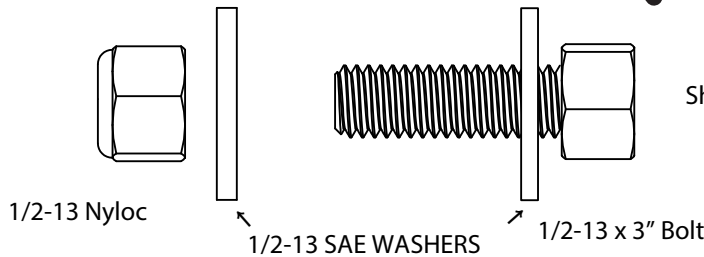

Shock Mount Hardware
1/2-13 x 3 Bolt

LIMITED WARRANTY

James Duff Inc. warrants our products to the original purchaser to be free from defects in materials and workmanship. Warranty periods begin at the date of purchase and varies by product. Shocks have a limited lifetime warranty. Headers, Radiators and Suspension Products, Power Brake Boosters and Master Cylinders have a one year warranty. Adapters and soft goods such as upholstery, vinyl and rubber products have a 90 day warranty. All warranties are to the original purchaser with proof of purchase only. Such obligations under this warranty shall be limited to the repair or replacement, at JDI's discretion, of any assembly or part which upon examination by JDI proves to be defective. Any costs of removal, installation, re-installation or freight charges are expressly excluded from this warranty. This warranty covers only manufacturers defects, and does not cover product finish or damage resulting from abuse, misuse, negligence, racing, alteration, accident or damage in transit. All returns must be pre-authorized by JDI and accompanied with a Return Goods Authorization Number (RGA) and a dated proof of purchase. Returns must be made within 90 days of purchase, packaged sufficiently to prevent damage in shipment and sent prepaid to JDI, 6609 Bronco Lane, Knoxville, TN 37921 Returns without an RGA# will be refused. This warranty is expressly in lieu of all other warranties, expressed or implied, including the implied warranties of merchantability and fitness for use. This warranty gives you specific legal rights including other rights that vary from state to state. Some states do not allow limitations on how long an implied warranty lasts, or do not allow the exclusion of limitation of incidental or consequential damages, so the above limitations and/or exclusions may not apply to you.